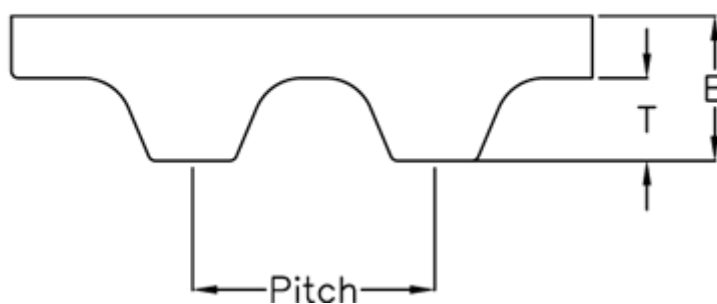

Article number: 602776210234

Description: Gates Timing Belt Synchropower PU 10 T2.5 230

Measures

Height B mm	= 1.3
Height T mm	= 0.7
Length	= 230
Number of teeth	= 92
Pitch	= 2.5
Type	= PU 10 T2,5 230
Width	= 10